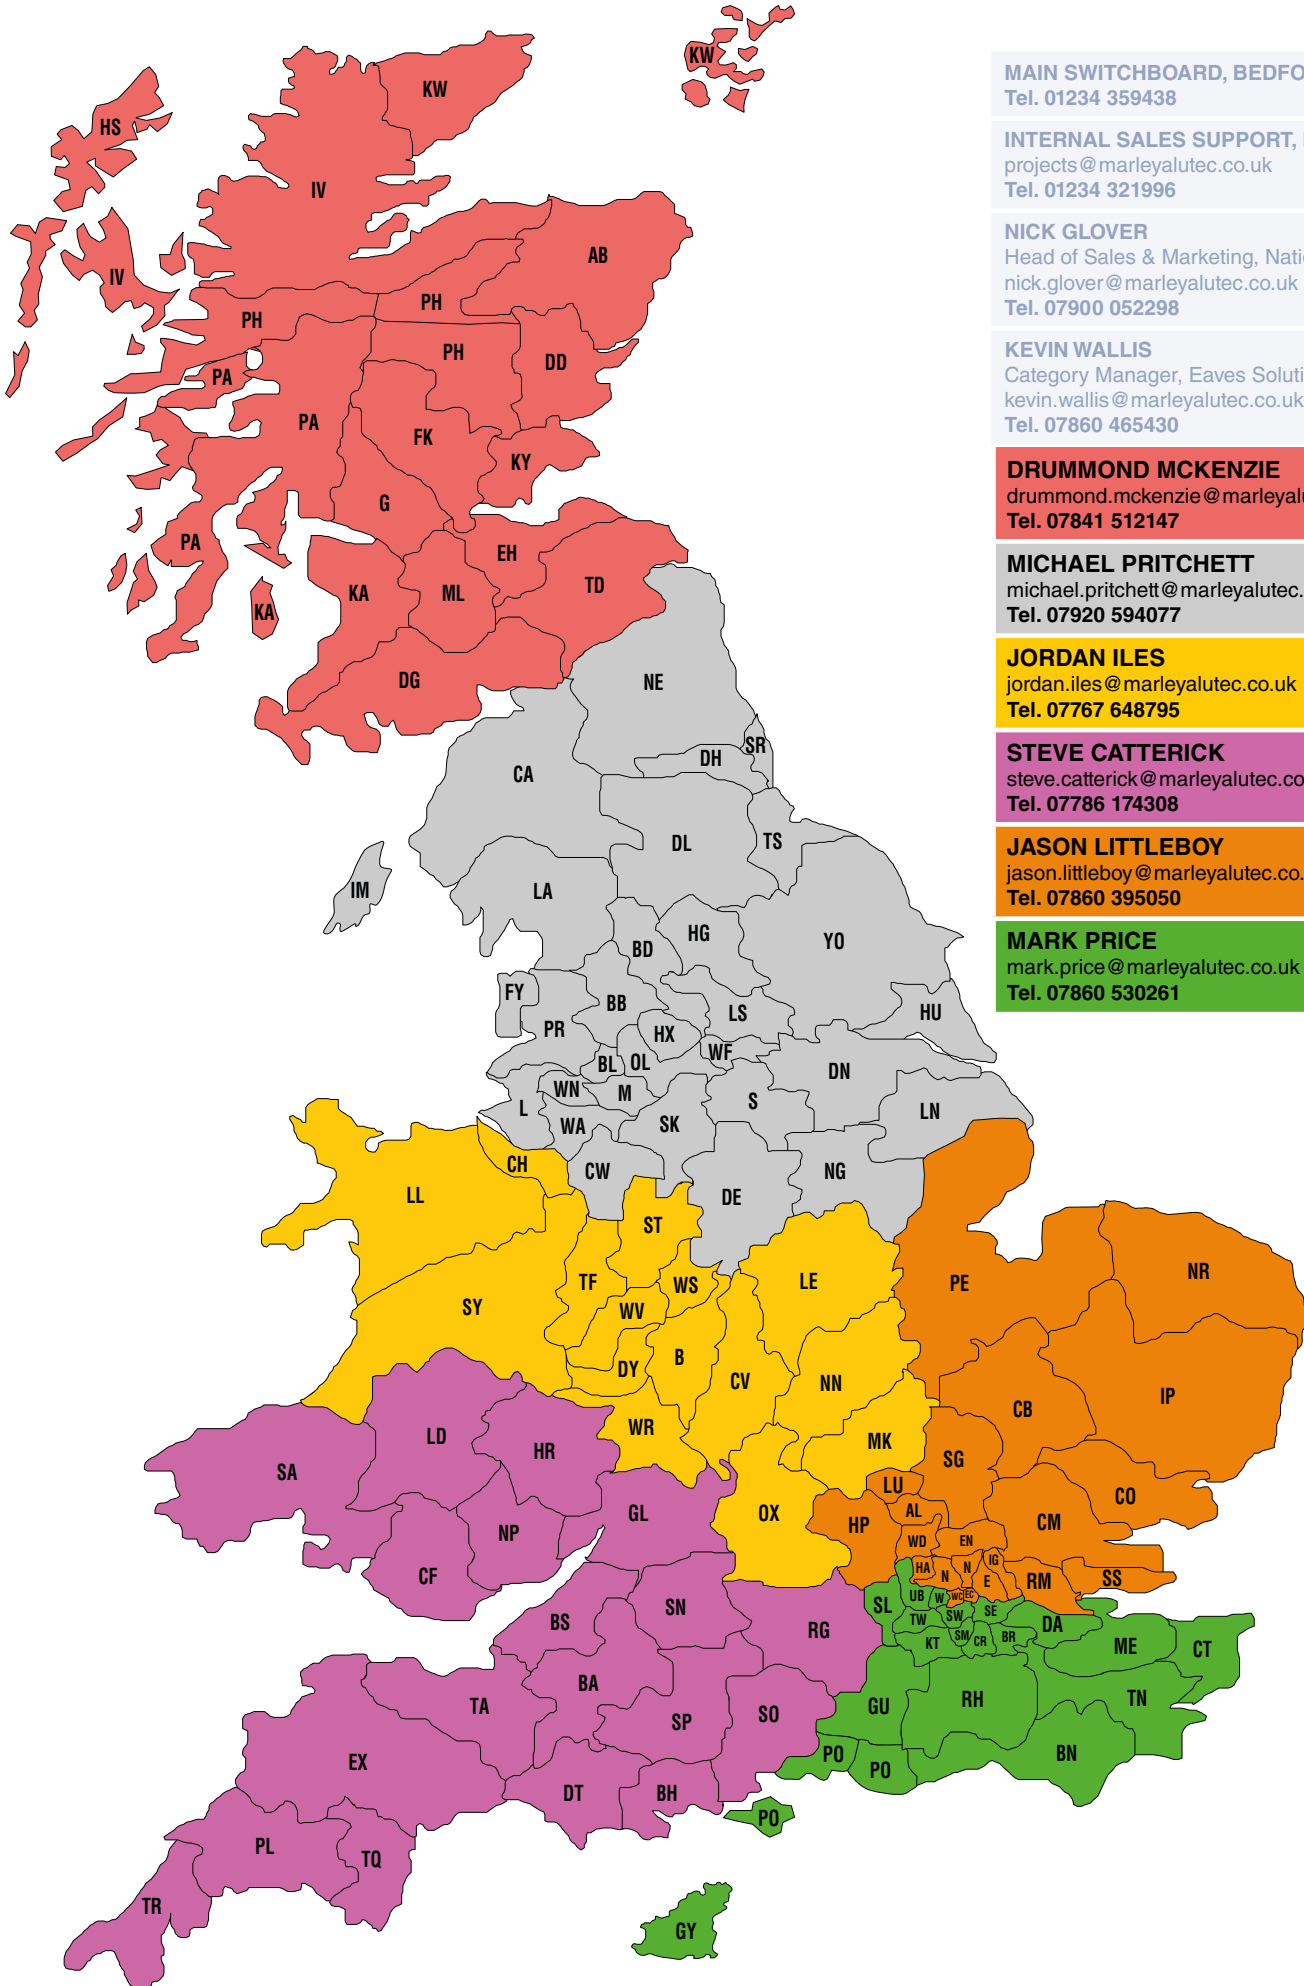

Meet your Alutec Area Sales Manager

MAIN SWITCHBOARD, BEDFORD
Tel. 01234 359438

INTERNAL SALES SUPPORT, BEDFORD
projects@marleyalutec.co.uk
Tel. 01234 321996

NICK GLOVER
Head of Sales & Marketing, Nationwide
nick.glover@marleyalutec.co.uk
Tel. 07900 052298