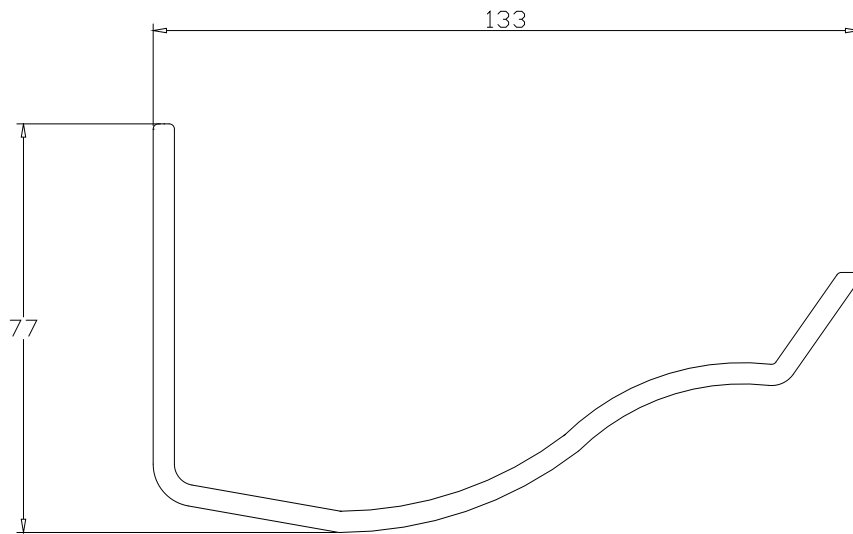

All dimensions in mm unless otherwise stated.

VICTORIAN 125MM PROFILE

For illustrational purposes only

ALUTEC
ALUMINIUM RAINWATER SYSTEMS
MARLEY ALUTEC LTD
Unit 1 (G-H) Viking industrial Park,
Hudson Road, Elms Farm Industrial Estate,
Bedford MK41 0LZ
Tel: 01234 359438 Fax: 01234 357199