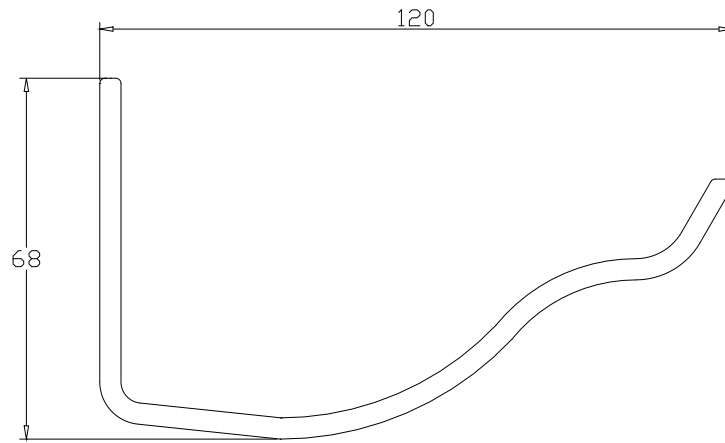

*All dimensions in mm unless otherwise stated.*

## VICTORIAN 113MM PROFILE

For illustrational purposes only

**ALUTEC**  
ALUMINIUM RAINWATER SYSTEMS  
**MARLEY ALUTEC LTD**  
Unit 1 (G-H) Viking industrial Park,  
Hudson Road, Elms Farm Industrial Estate,  
Bedford MK41 0LZ  
Tel: 01234 359438 Fax: 01234 357199