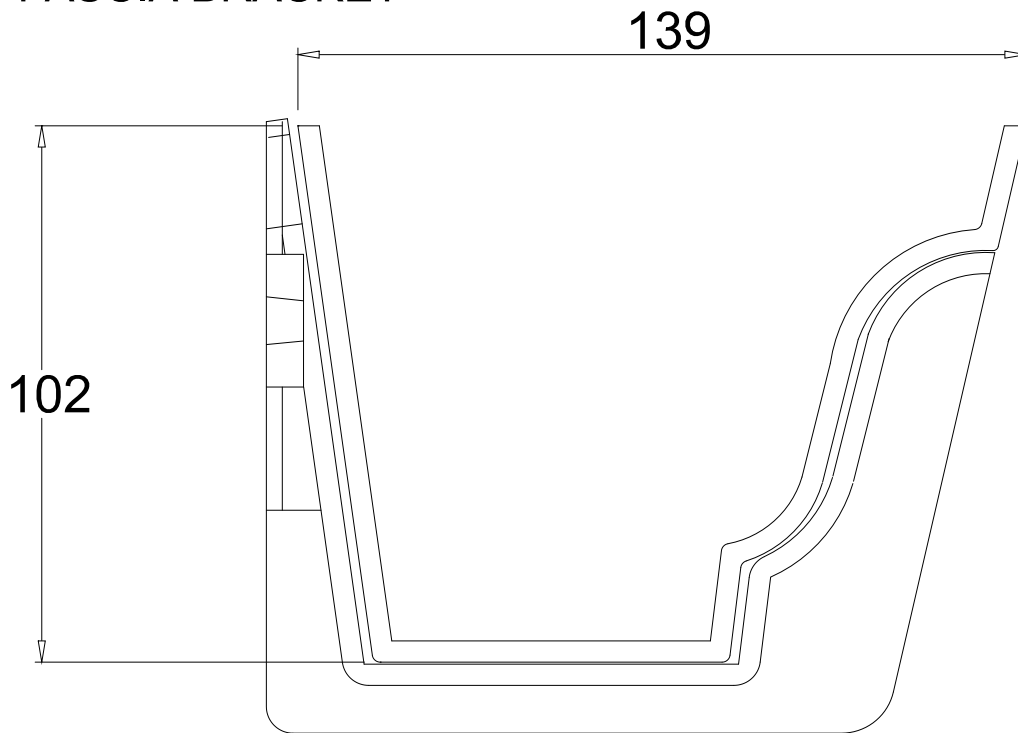

*All dimensions in mm unless otherwise stated.*

## MOULDED 5X4 PROFILE AND FASCIA BRACKET

For illustrational purposes only

**ALUTEC**  
ALUMINIUM RAINWATER SYSTEMS  
**MARLEY ALUTEC LTD**  
Unit 1 (G-H) Viking Industrial Park,  
Hudson Road, Elms Farm Industrial Estate,  
Bedford MK41 0LZ  
Tel: 01234 359438 Fax: 01234 357199