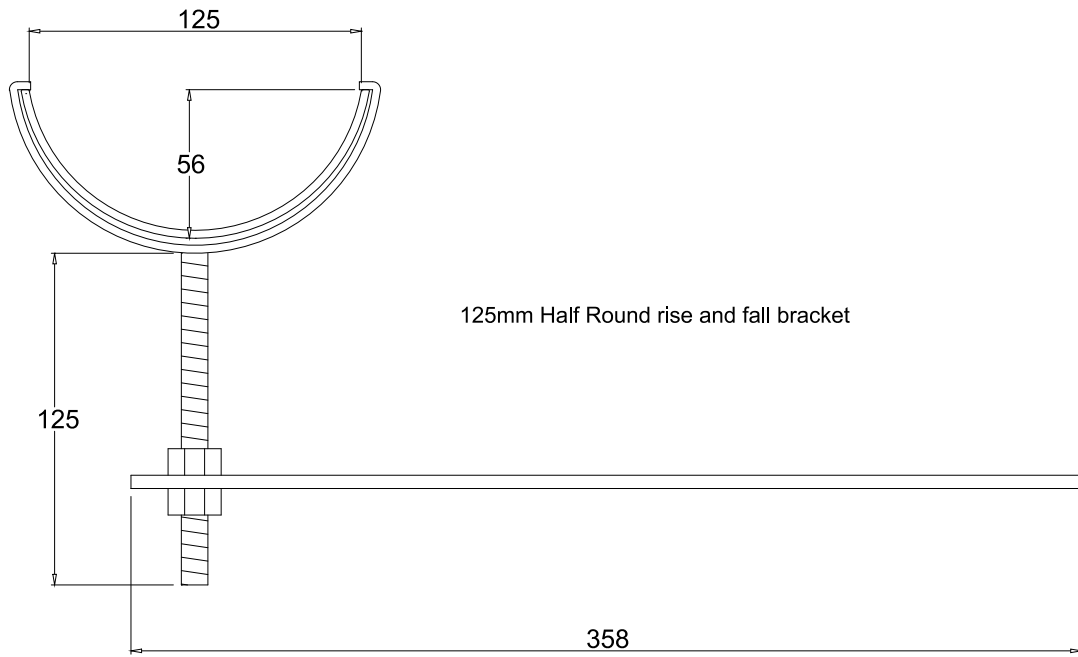

All dimensions in mm unless otherwise stated.

For illustrational purposes only

ALUTEC
ALUMINIUM RAINWATER SYSTEMS
MARLEY ALUTEC LTD
Unit 1 (G-H) Viking industrial Park,
Hudson Road, Elms Farm Industrial Estate,
Bedford MK41 0LZ
Tel: 01234 359438 Fax: 01234 357199