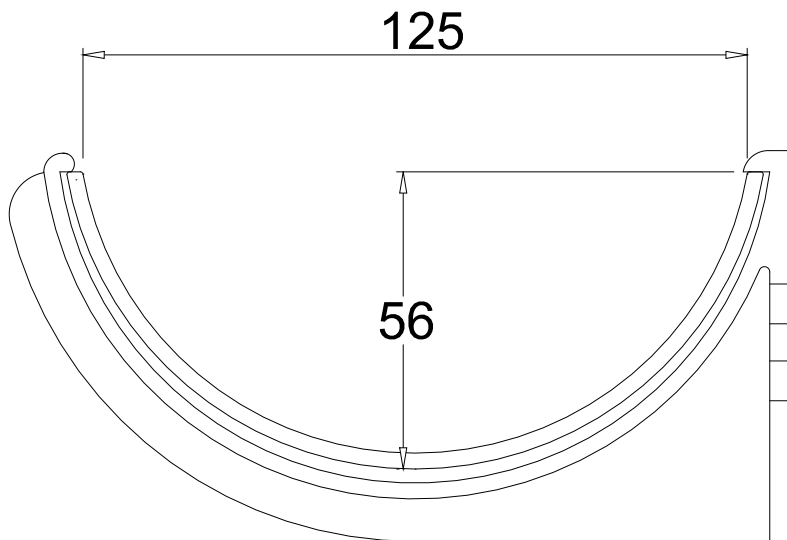

All dimensions in mm unless otherwise stated.

HALF ROUND 125MM PROFILE AND BRACKET

For illustrational purposes only

ALUTEC
ALUMINIUM RAINWATER SYSTEMS
MARLEY ALUTEC LTD
Unit 1 (G-H) Viking industrial Park,
Hudson Road, Elms Farm Industrial Estate,
Bedford MK41 0LZ
Tel: 01234 359438 Fax: 01234 357199