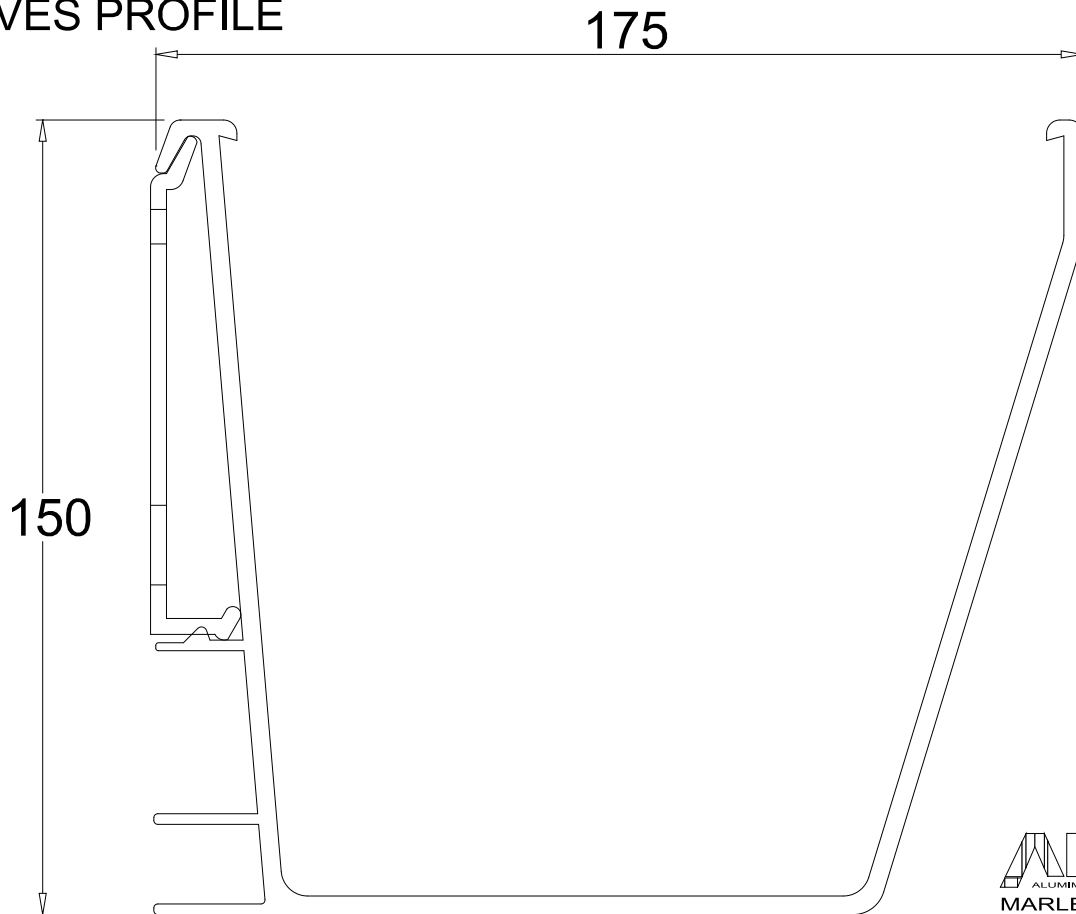

*All dimensions in mm unless otherwise stated.*

## BOX EAVES PROFILE

For illustrational purposes only

**ALUTEC**  
ALUMINIUM RAINWATER SYSTEMS  
**MARLEY ALUTEC LTD**  
Unit 1 (G-H) Viking industrial Park,  
Hudson Road, Elms Farm Industrial Estate,  
Bedford MK41 0LZ  
Tel: 01234 359438 Fax: 01234 357199