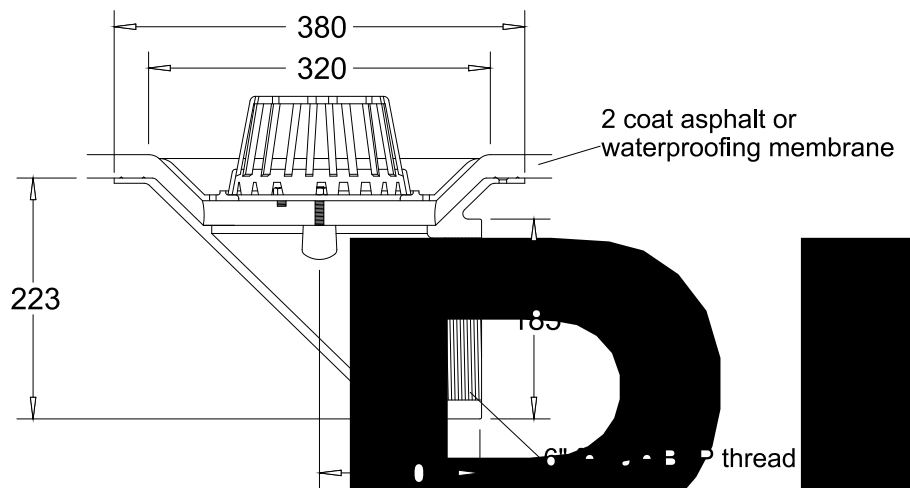

All dimensions in mm unless otherwise stated

		DATE:
TITLE: DR635 - 150mm 90° horizontal threaded outlet		SCALE: NOT TO SCALE
DRAWING No: DR635		Copyright © Marley Alutec Ltd. 2004