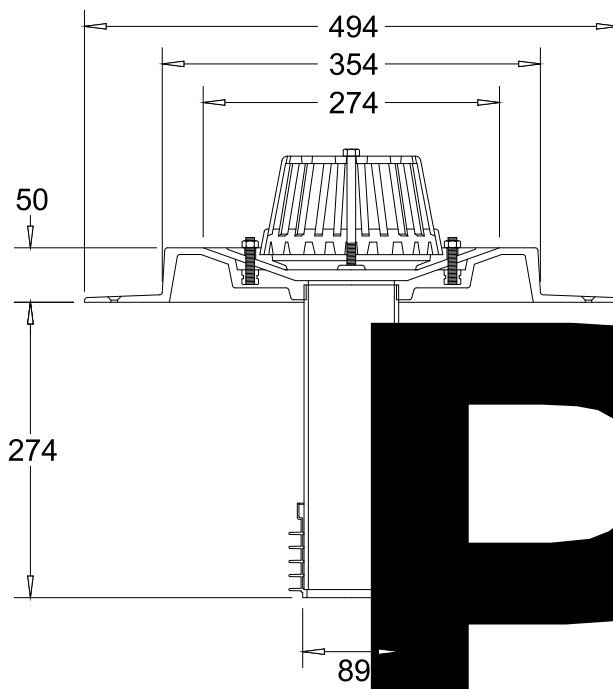

All dimensions in mm unless otherwise stated

PPR

		DATE:
TITLE: DR490 - 100mm Refurbishment outlet	SCALE: NOT TO SCALE	
DRAWING No: DR490	Copyright © Marley Alutec Ltd. 2004	