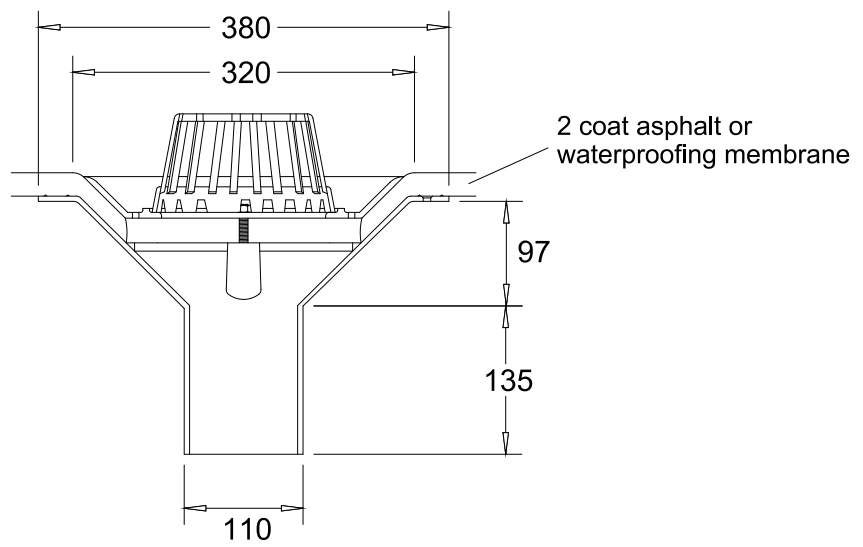

All dimensions in mm unless otherwise stated

		DATE:
TITLE: DR410 - 100MM Vertical Spigot	SCALE: Not to scale	
DRAWING No: DR410	<i>Copyright © Marley Alutec Ltd. 2003</i>	