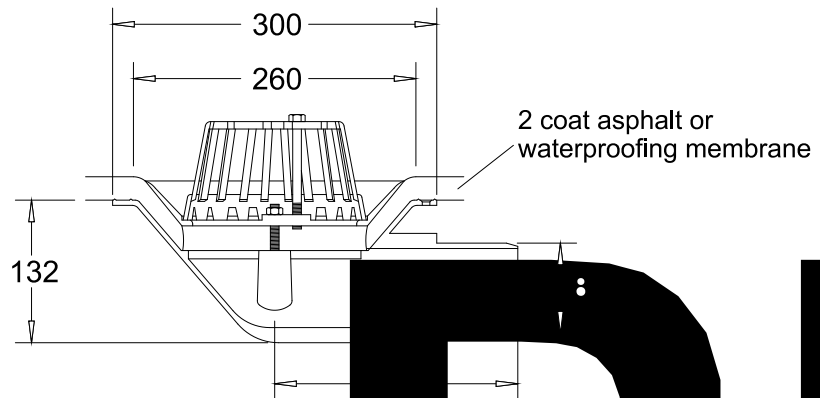

All dimensions in mm unless otherwise stated

PPR

		DATE:
TITLE: DR230 - 75mm horizontal 90° spigot outlet	SCALE: NOT TO SCALE	
DRAWING No: DR330	Copyright © Marley Alutec Ltd. 2004	