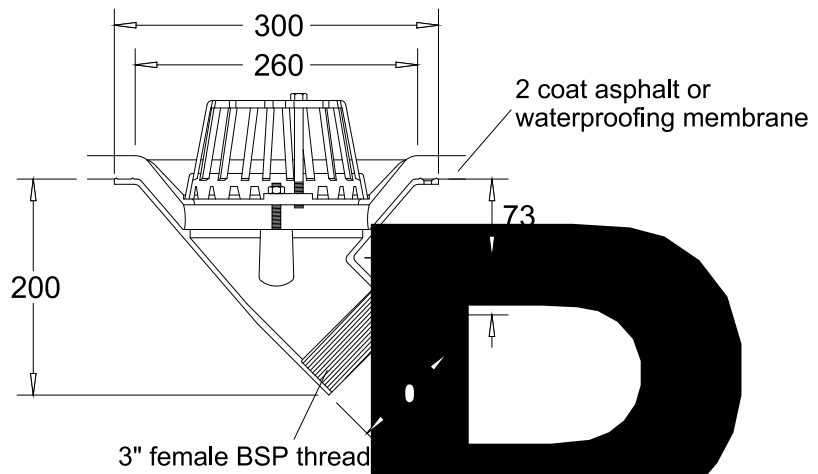

All dimensions in mm unless otherwise stated

		DATE:
TITLE: DR325 - 75mm 45° threaded outlet	SCALE: NOT TO SCALE	
DRAWING No: DR325	Copyright © Marley Alutec Ltd. 2004	