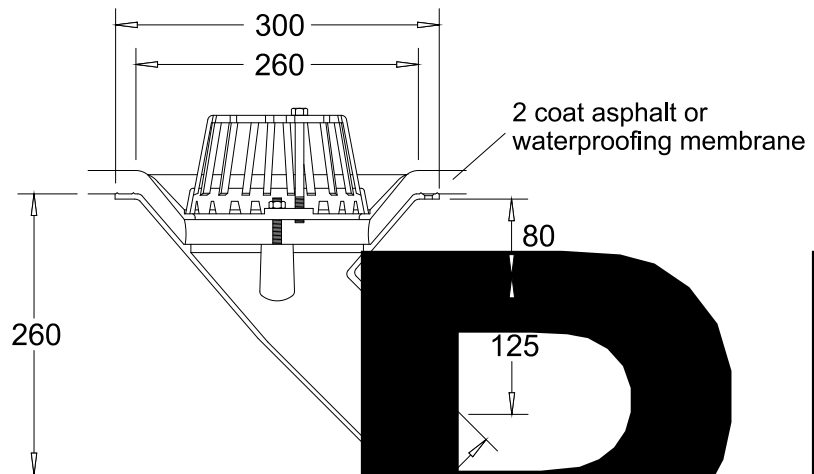

All dimensions in mm unless otherwise stated

		DATE:
TITLE: DR320 - 75mm 45° Spigot	SCALE: Not to scale	
DRAWING No: DR320	Copyright © Marley Alutec Ltd. 2003	