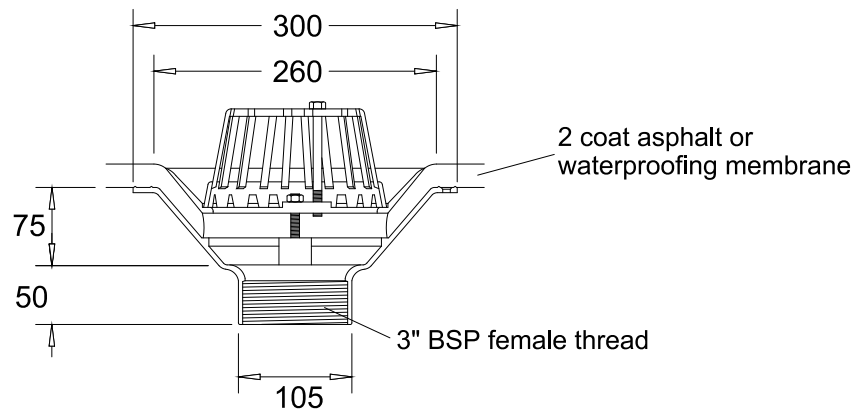

All dimensions in mm unless otherwise stated

		DATE:
TITLE: DR315 - 75mm vertical threaded outlet	SCALE: NOT TO SCALE	
DRAWING No: DR315	<i>Copyright © Marley Alutec Ltd. 2004</i>	