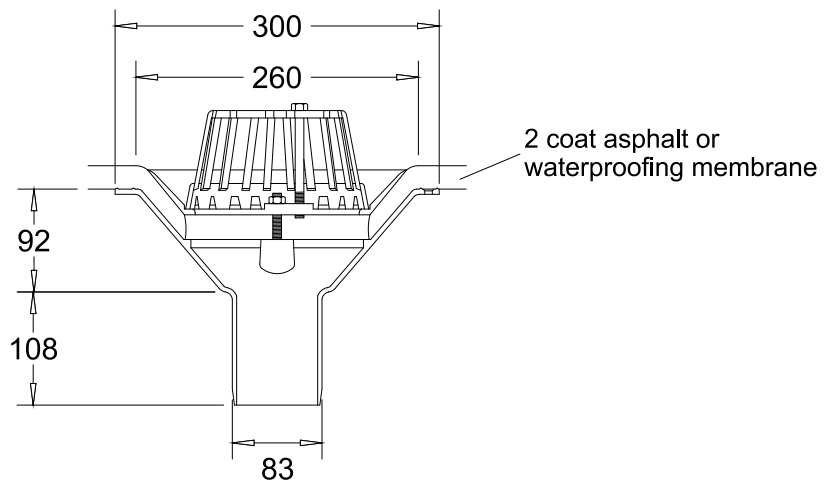

All dimensions in mm unless otherwise stated

		DATE:
TITLE: DR310 - 75mm vertical spigot outlet	SCALE: NOT TO SCALE	
DRAWING No: DR310	Copyright © Marley Alutec Ltd. 2004	