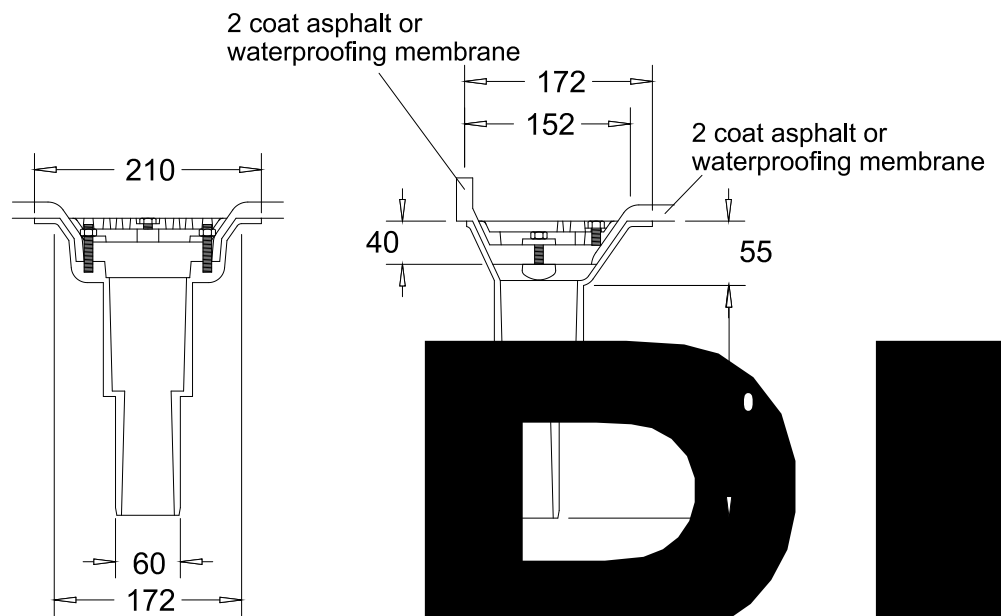

All dimensions in mm unless otherwise stated

PPR

		DATE:
TITLE: DR265 - 50mm Shallow balcony outlet	SCALE: NOT TO SCALE	
DRAWING No: DR265	Copyright © Marley Alutec Ltd. 2004	