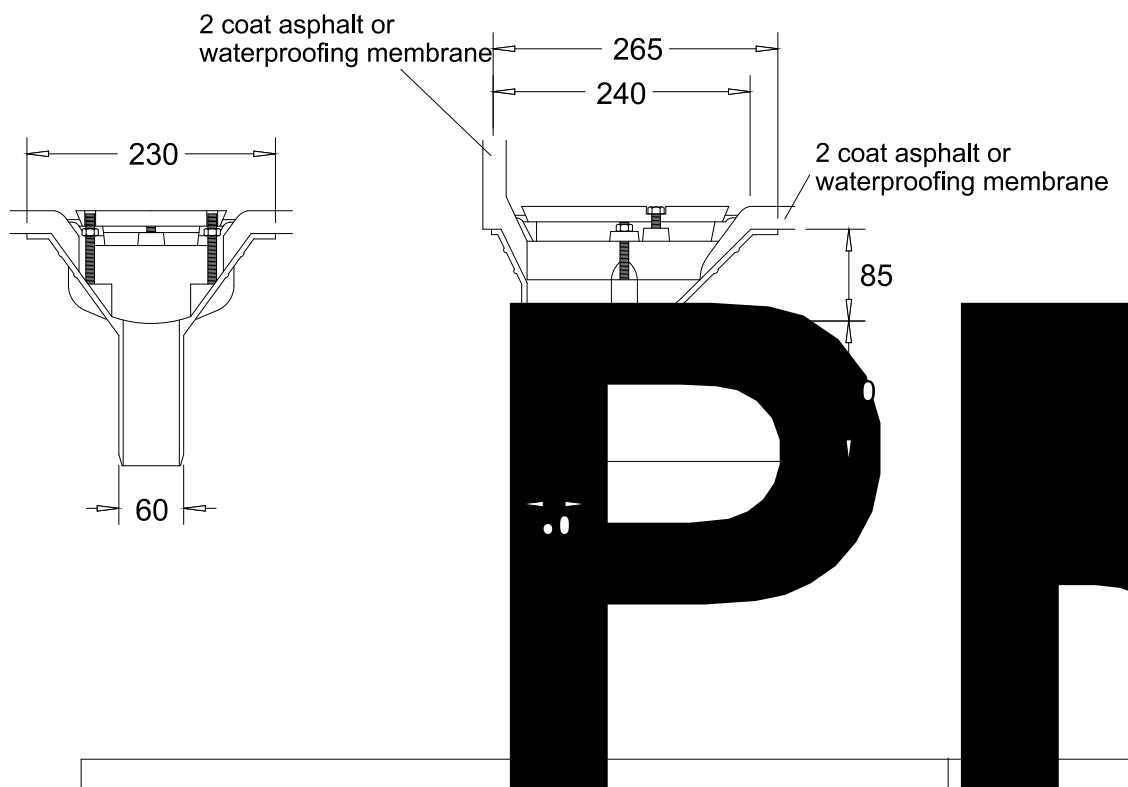

All dimensions in mm unless otherwise stated

		DATE:
TITLE: DR260 - 50MM Balcony outlet	SCALE: Not to scale	
DRAWING No: DR260	Copyright © Marley Alutec Ltd. 2003	