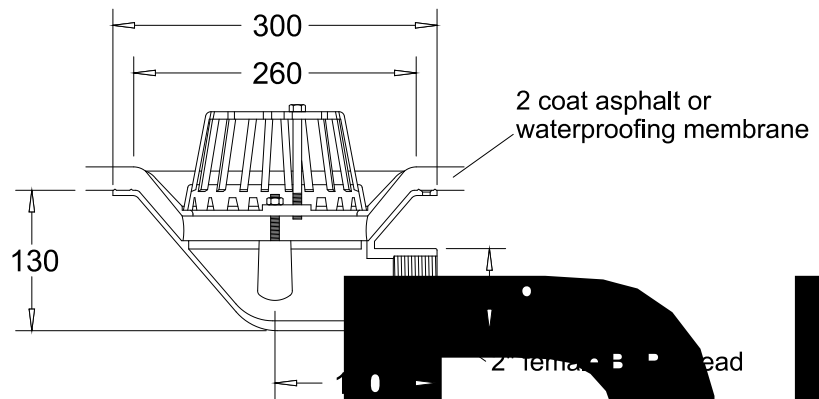

All dimensions in mm unless otherwise stated

		DATE:
TITLE: DR235 - Horizontal 50mm 90° threaded outlet	SCALE: NOT TO SCALE	
DRAWING No: DR235	Copyright © Marley Alutec Ltd. 2004	