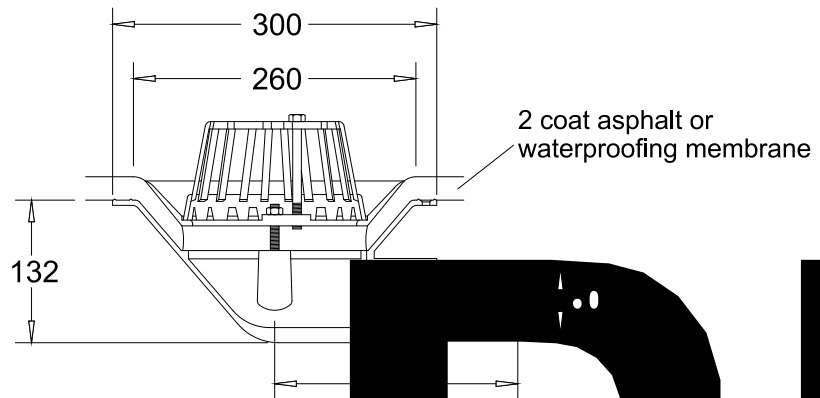

All dimensions in mm unless otherwise stated

# PPR

		DATE:
TITLE: DR230 - 50mm horizontal 90° spigot outlet	SCALE: NOT TO SCALE	
DRAWING No: DR230	Copyright © Marley Alutec Ltd. 2004	