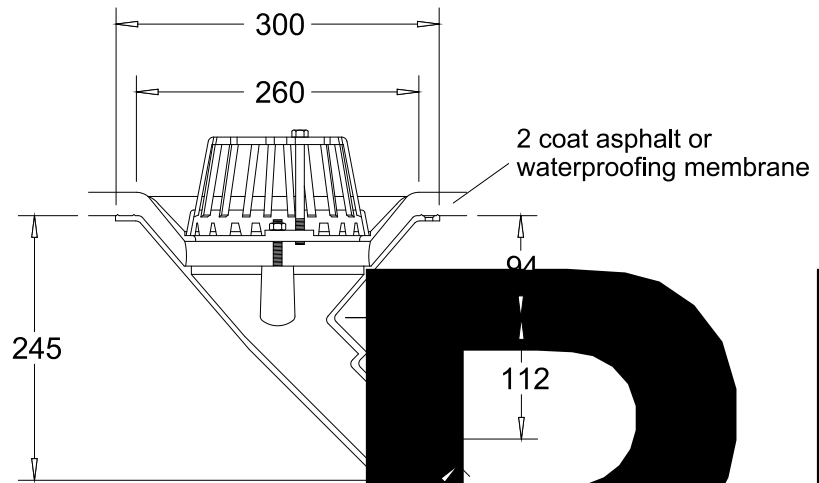

All dimensions in mm unless otherwise stated

		DATE:
TITLE: DR220 - 50mm 45° spigot outlet	SCALE: NOT TO SCALE	
DRAWING No: DR220	Copyright © Marley Alutec Ltd. 2004	