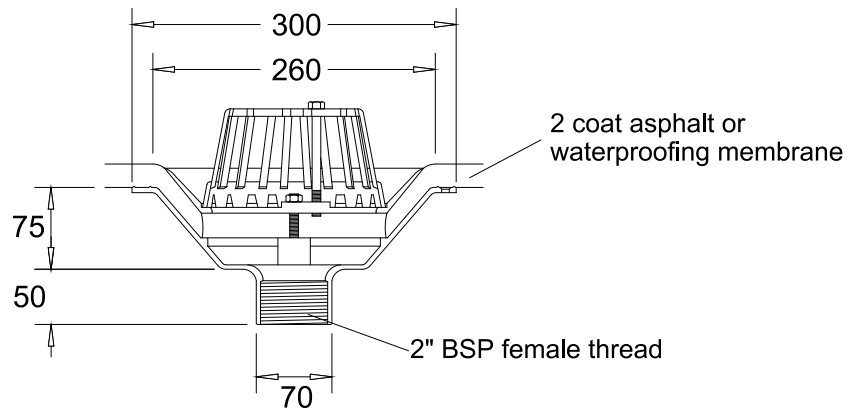

All dimensions in mm unless otherwise stated

		DATE:
TITLE: DR215 - 50mm vertical threaded outlet	SCALE: NOT TO SCALE	
DRAWING No: DR215	<i>Copyright © Marley Alutec Ltd. 2004</i>	