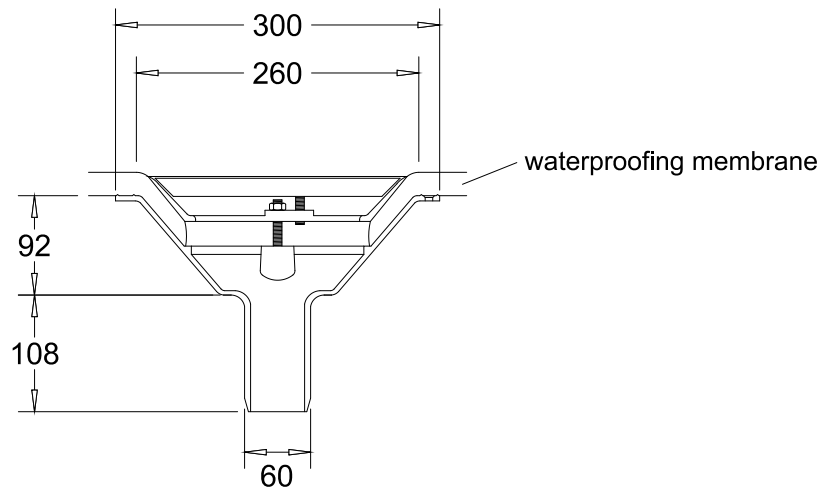

All dimensions in mm unless otherwise stated

		DATE:
TITLE: DR210 - 50mm vertical spigot outlet	SCALE: NOT TO SCALE	
DRAWING No: DR210F	Copyright © Marley Alutec Ltd. 2004	