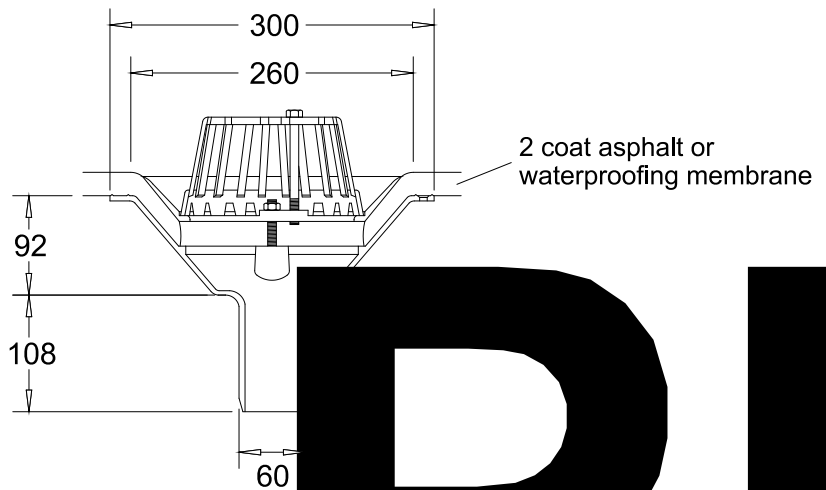

All dimensions in mm unless otherwise stated

PR

		DATE:
TITLE: DR210 - 50mm vertical spigot outlet	SCALE: NOT TO SCALE	
DRAWING No: DR210	Copyright © Marley Alutec Ltd. 2004	